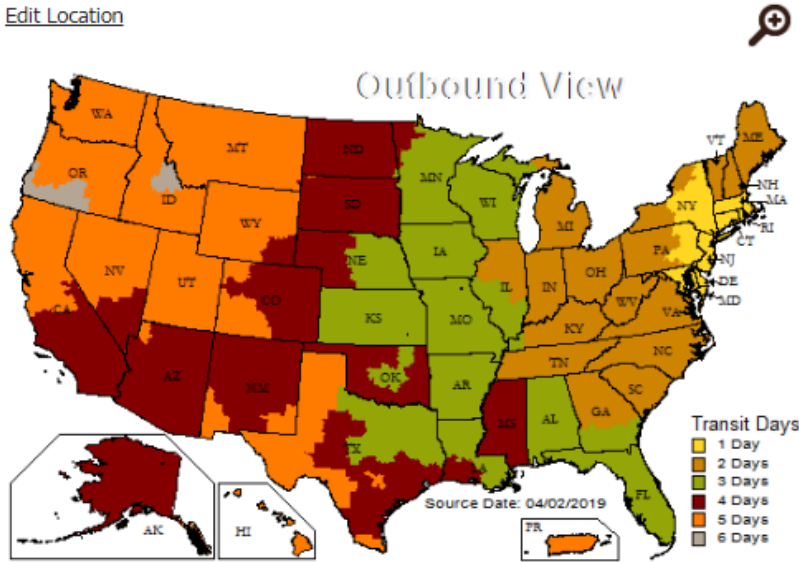

Ship Date and Zip Code Results

Business days in transit 05/01/2019 from: BROOKLYN, NY 11220 → [Printer-friendly](#)

[Edit Location](#)

取自 UPS.com

根據這張地圖，不同的顏色區塊，就查出是幾個工作天能到達不同的州囉！

謝謝大家的閱讀

客服電話：914-315-9314

公司網站：wflyshipping.com

客服信箱：CS@wflyshipping.com

客服微信號：whitecloudflyship

Facebook：<https://www.facebook.com/wflyshipping/>

Copyright 2017 by Whitecloud Fly Inc.